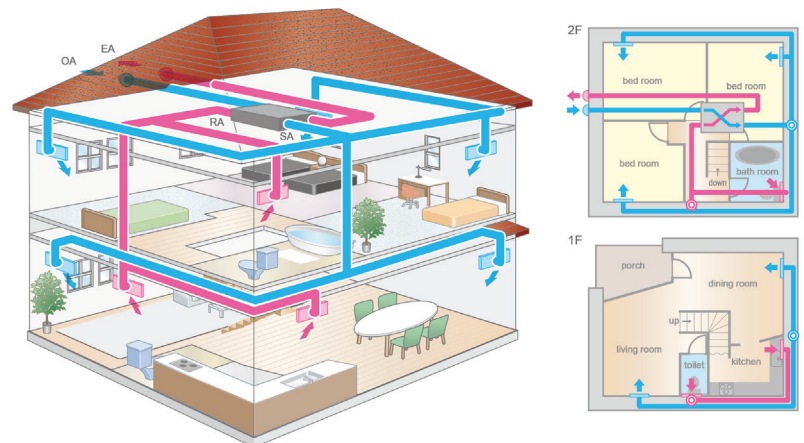

NEW Residential Lossnay Unit VL-220CZGV-E

Available March 2016

Providing 24 hour ventilation for the entire house, from living room areas and bedrooms to the bathroom.

Features

- » Filter cuts pollen and dust for fresh clean air
- » Sensible core heat exchanger
- » Highly energy efficient
- » Ultra quiet operation (14dB)
- » Air volume 18-64 L/s
- » Shuts out outside noise
- » Minimises temperature difference
- » Adjustable fan speed

Specifications

VL-220CZGV-E

		VL-220CZGV-E			
Electrical power supply		220-240V/50Hz 220V/60Hz			
Ventilation mode		Heat recovery mode			
Fan speed		Fan speed 4	Fan speed 3	Fan speed 2	Fan speed 1
Running current		0.60	0.29	0.18	0.11
Input power (W)		80	35	18.5	8.5
Air volume	(m ³ /h)	230	165	120	65
	(L/s)	64	46	33	18
External static pressure (Pa)		164	84	44	13
Temperature exchange efficiency (%)		82.0	84.0	85.0	86.0
Noise (dB)		31.0	25.0	19.0	14.0
Dimensions (HxWxD) mm		320x720x848			
Weight (kg)		31			
Specific energy consumption class		A			